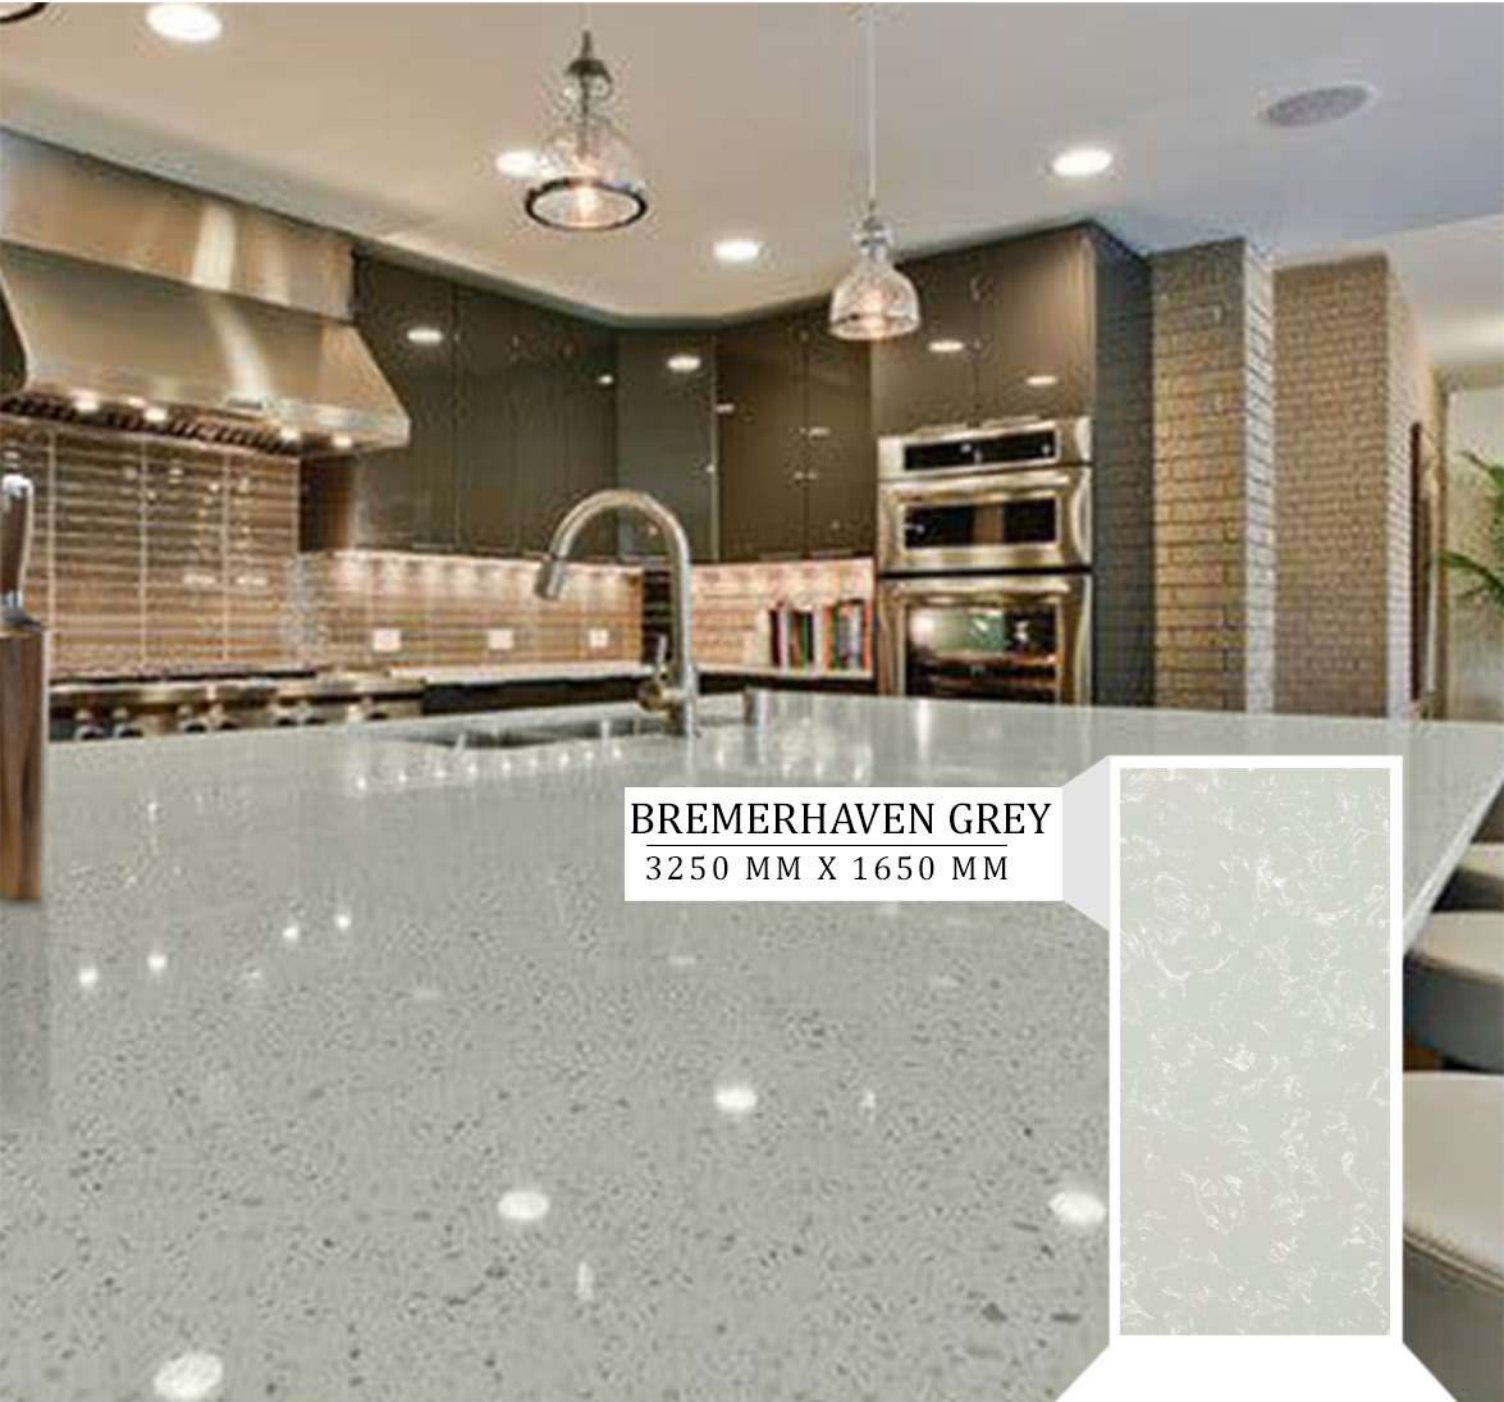

EMPERORS
VITRIFIED PORCELAIN
D O Q O H

QUARTZ SLABS

3250 MM X 1650 MM

BREMERHAVEN GREY
3250 MM X 1650 MM