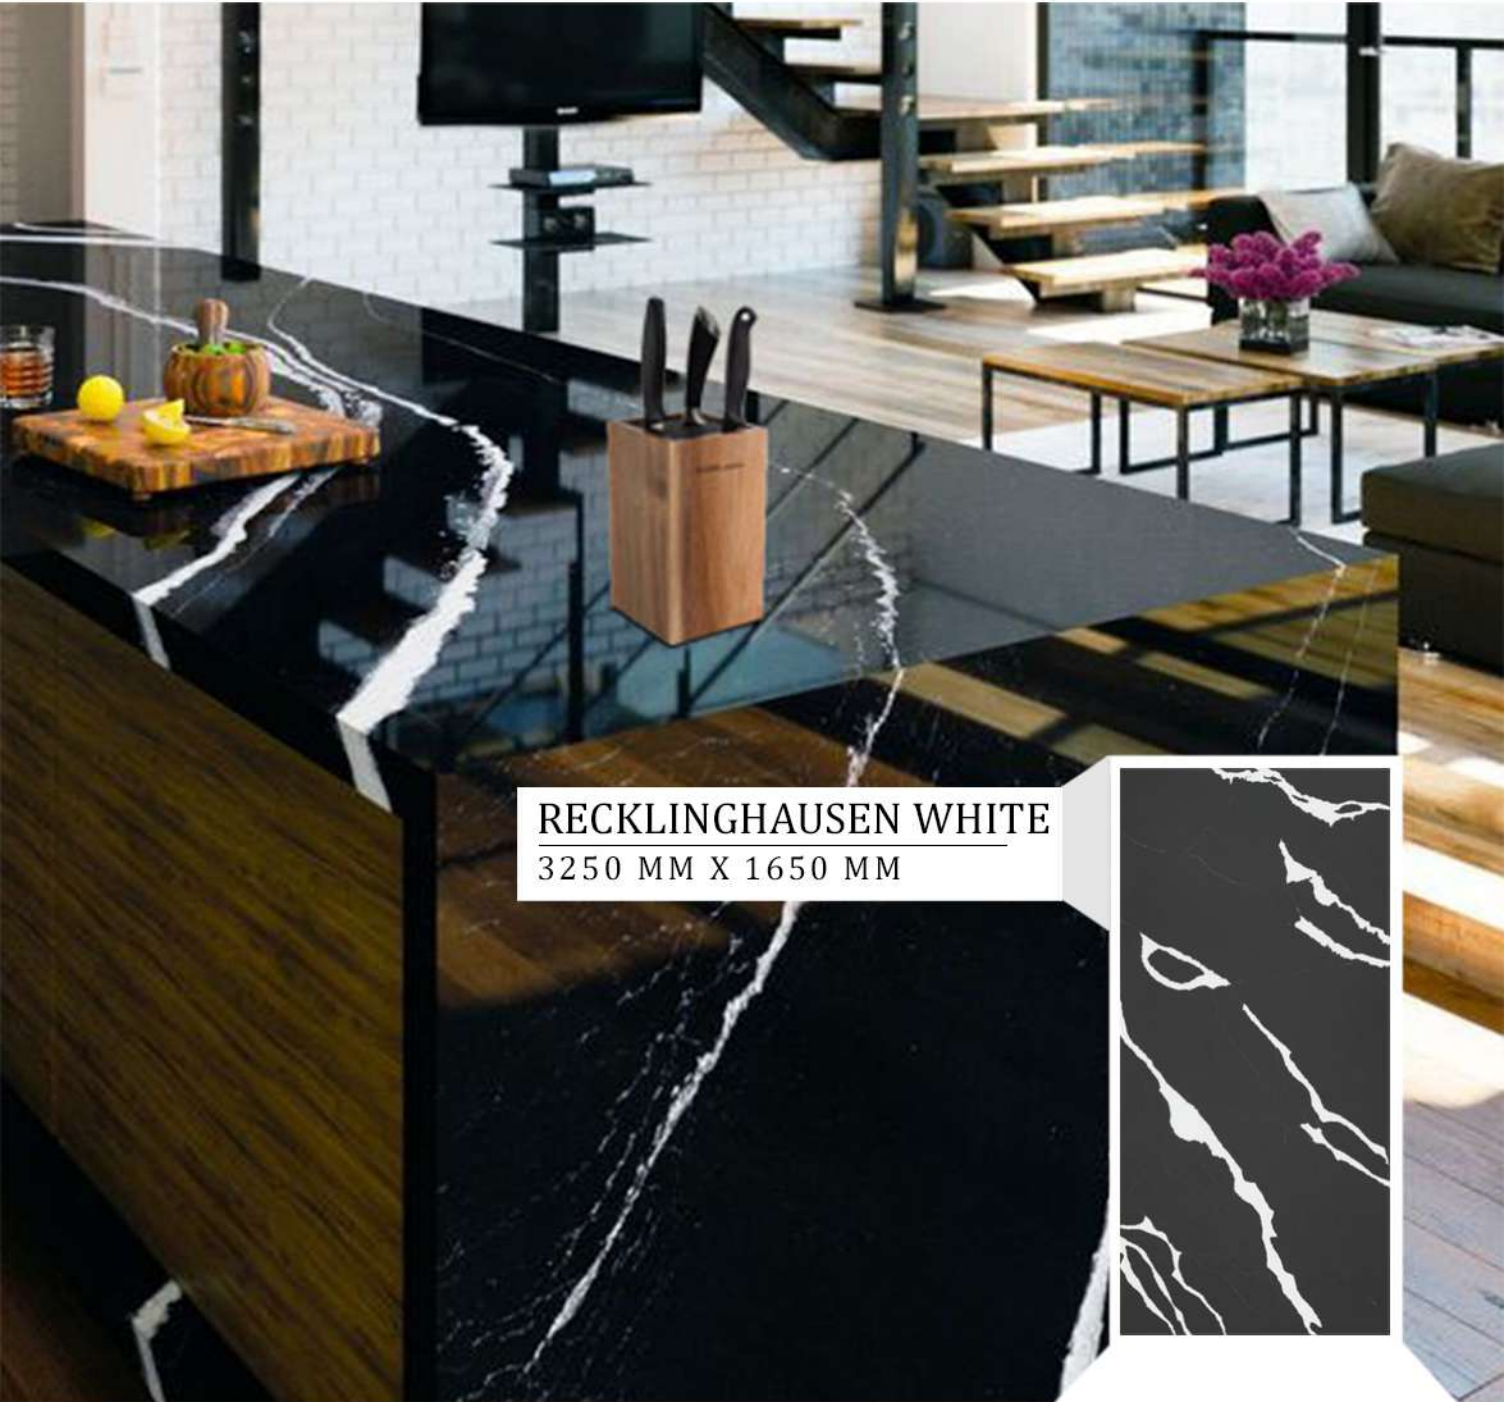

3250 MM X 1650 MM

BREMERHAVEN GREY
3250 MM X 1650 MM

EMPERORS
VITRIFIED PORCELAIN
D O Q O H

QUARTZ SLABS

3250 MM X 1650 MM

RECKLINGHAUSEN WHITE
3250 MM X 1650 MM

GOTTINGEN WHITE
3250 MM X 1650 MM

EMPERORS
VITRIFIED PORCELAIN
D O Q O H