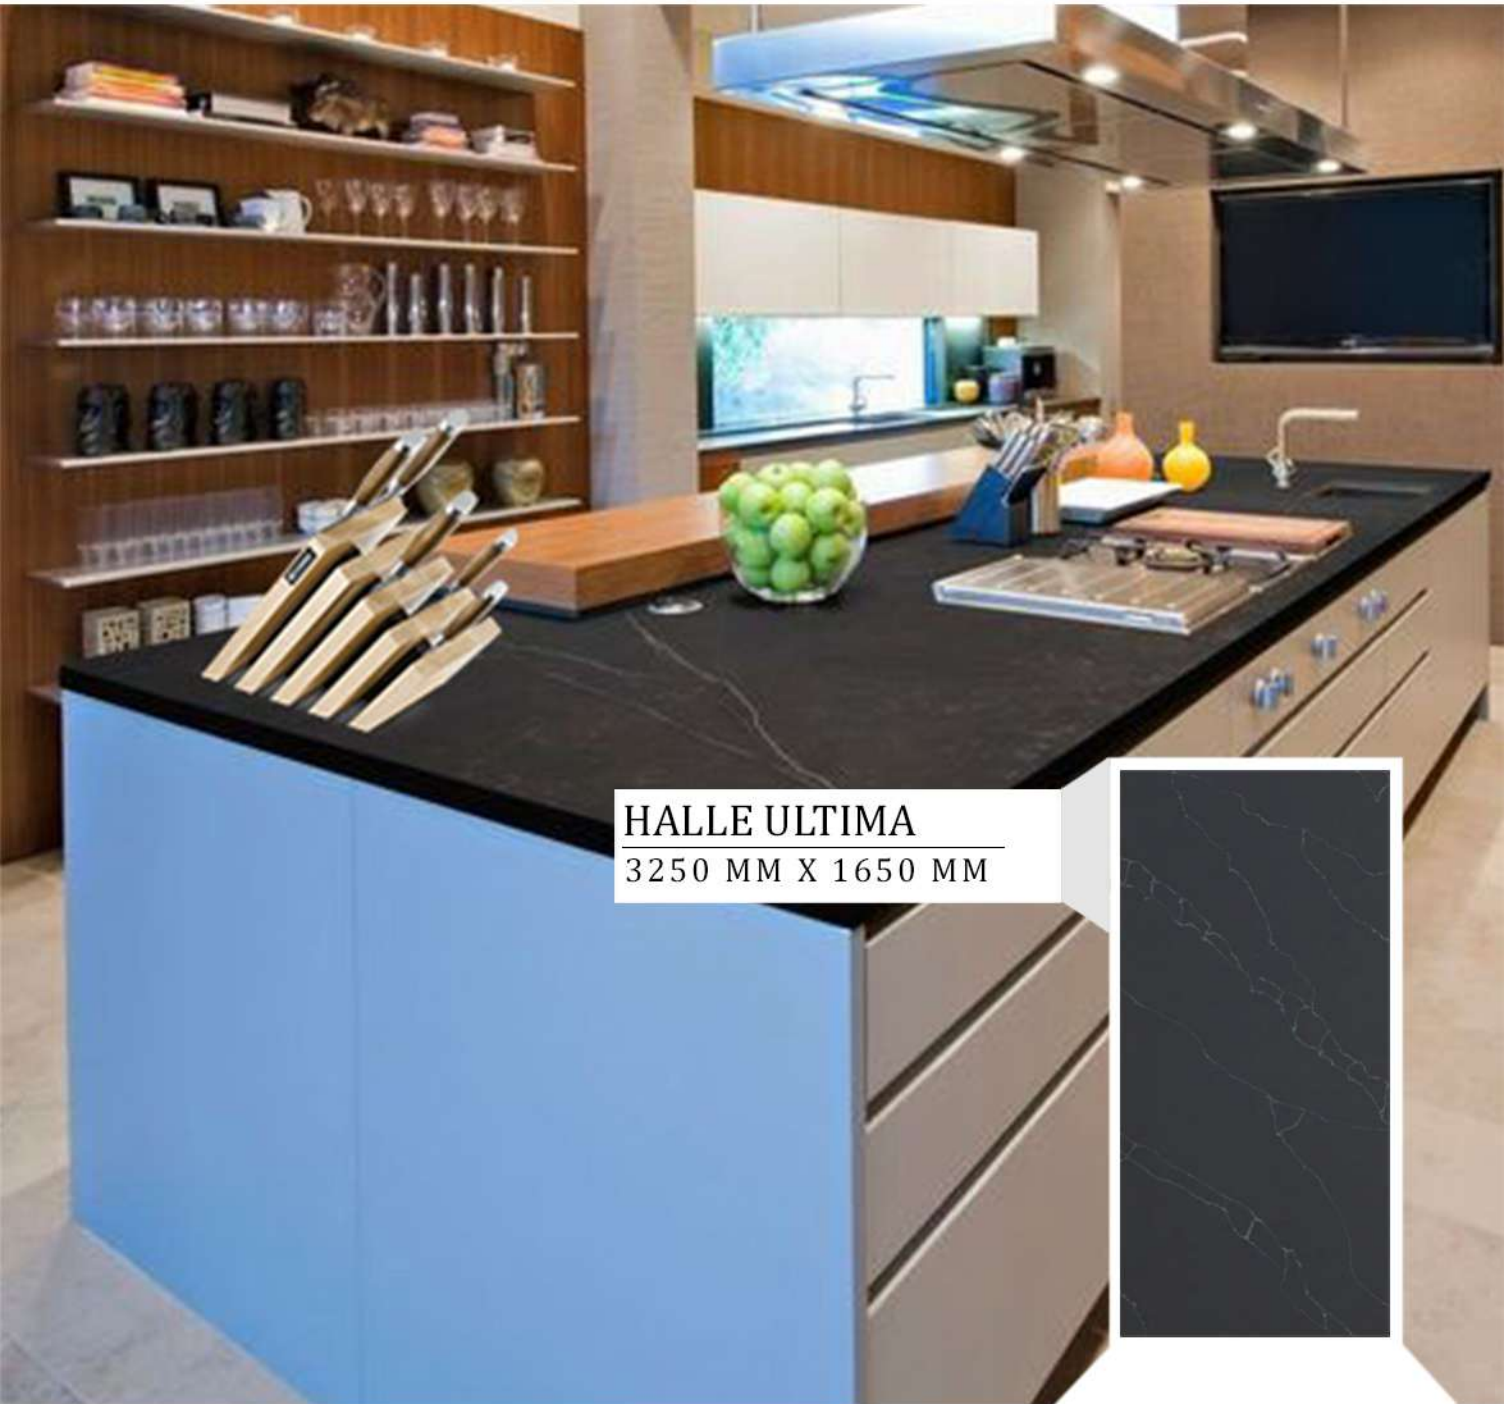

3250 MM X 1650 MM

AACHEN GREY

3250 MM X 1650 MM

EMPERORS
VITRIFIED PORCELAIN
D O Q O R

QUARTZ SLABS

3250 MM X 1650 MM

HALLE ULTIMA

3250 MM X 1650 MM