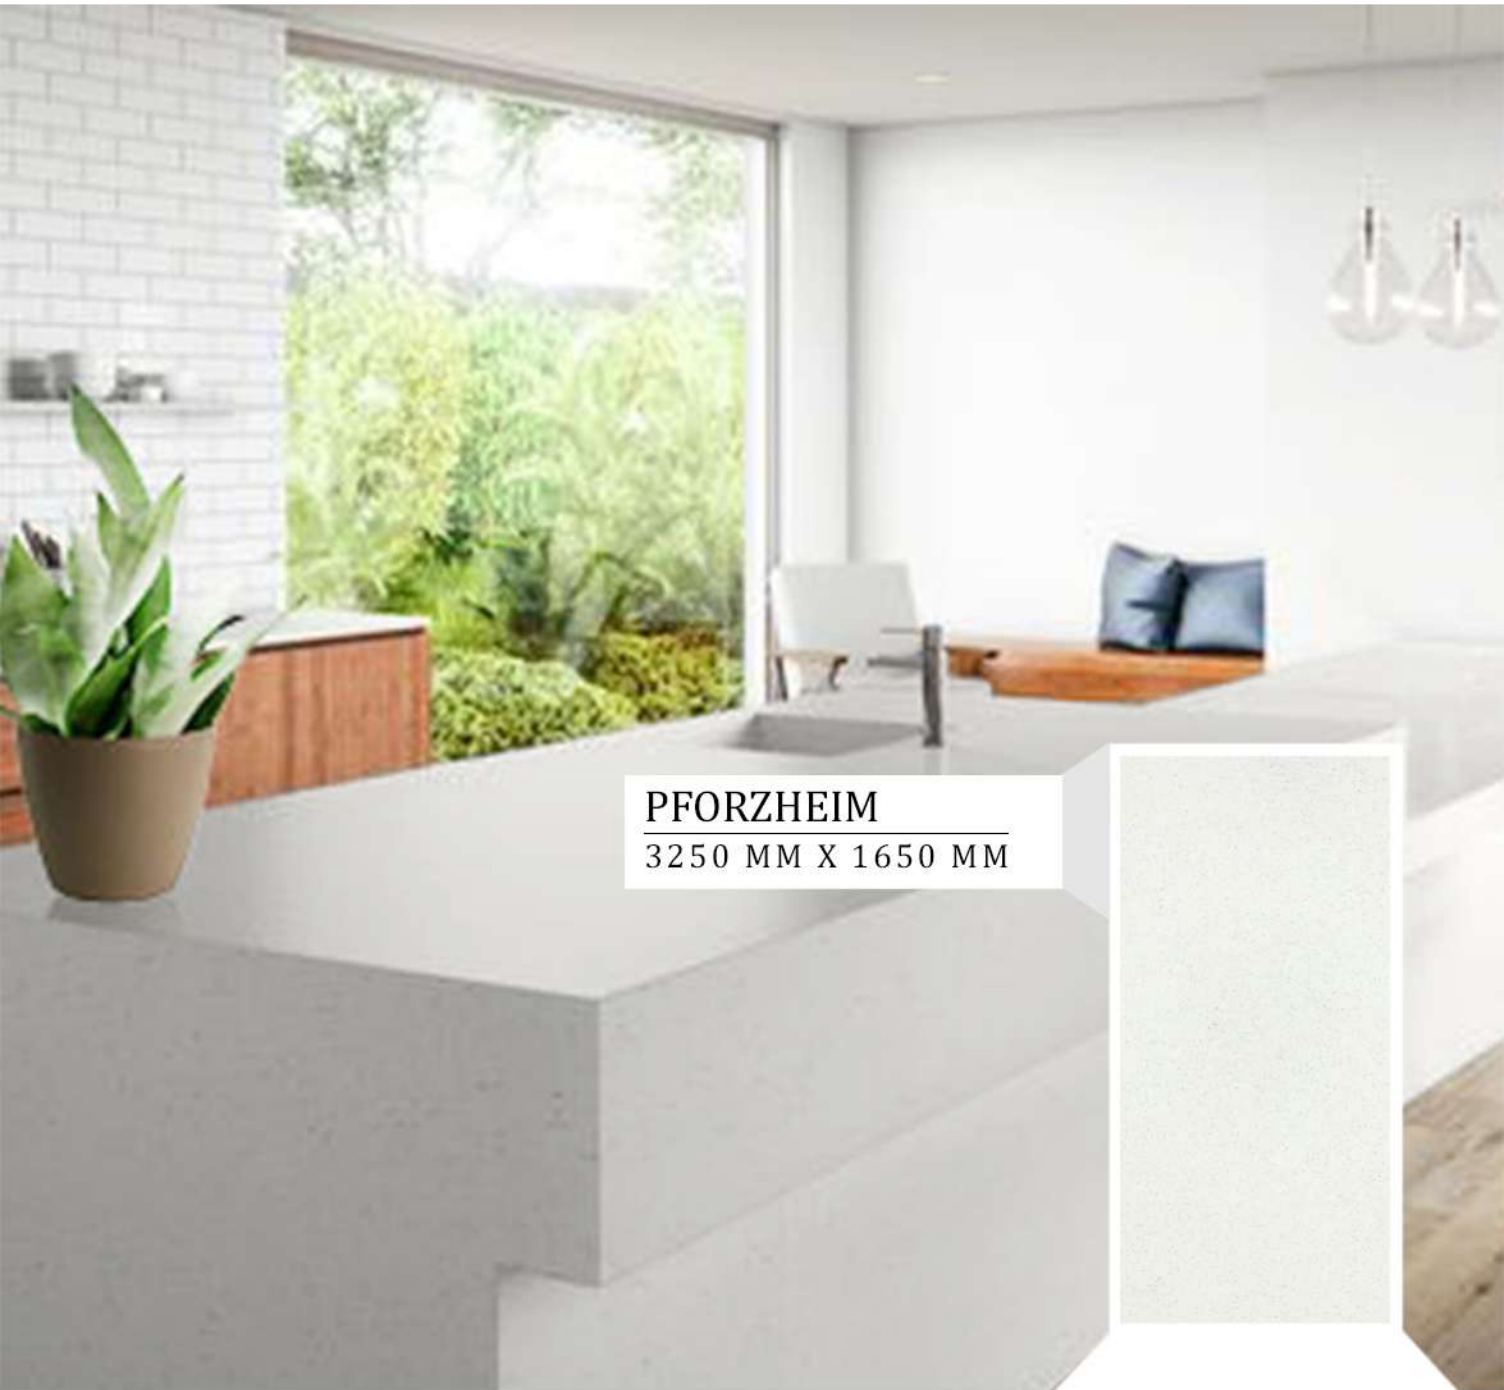

EMPERORS
VITRIFIED PORCELAIN
D O Q O H

QUARTZ SLABS

3250 MM X 1650 MM

PFORZHEIM

3250 MM X 1650 MM